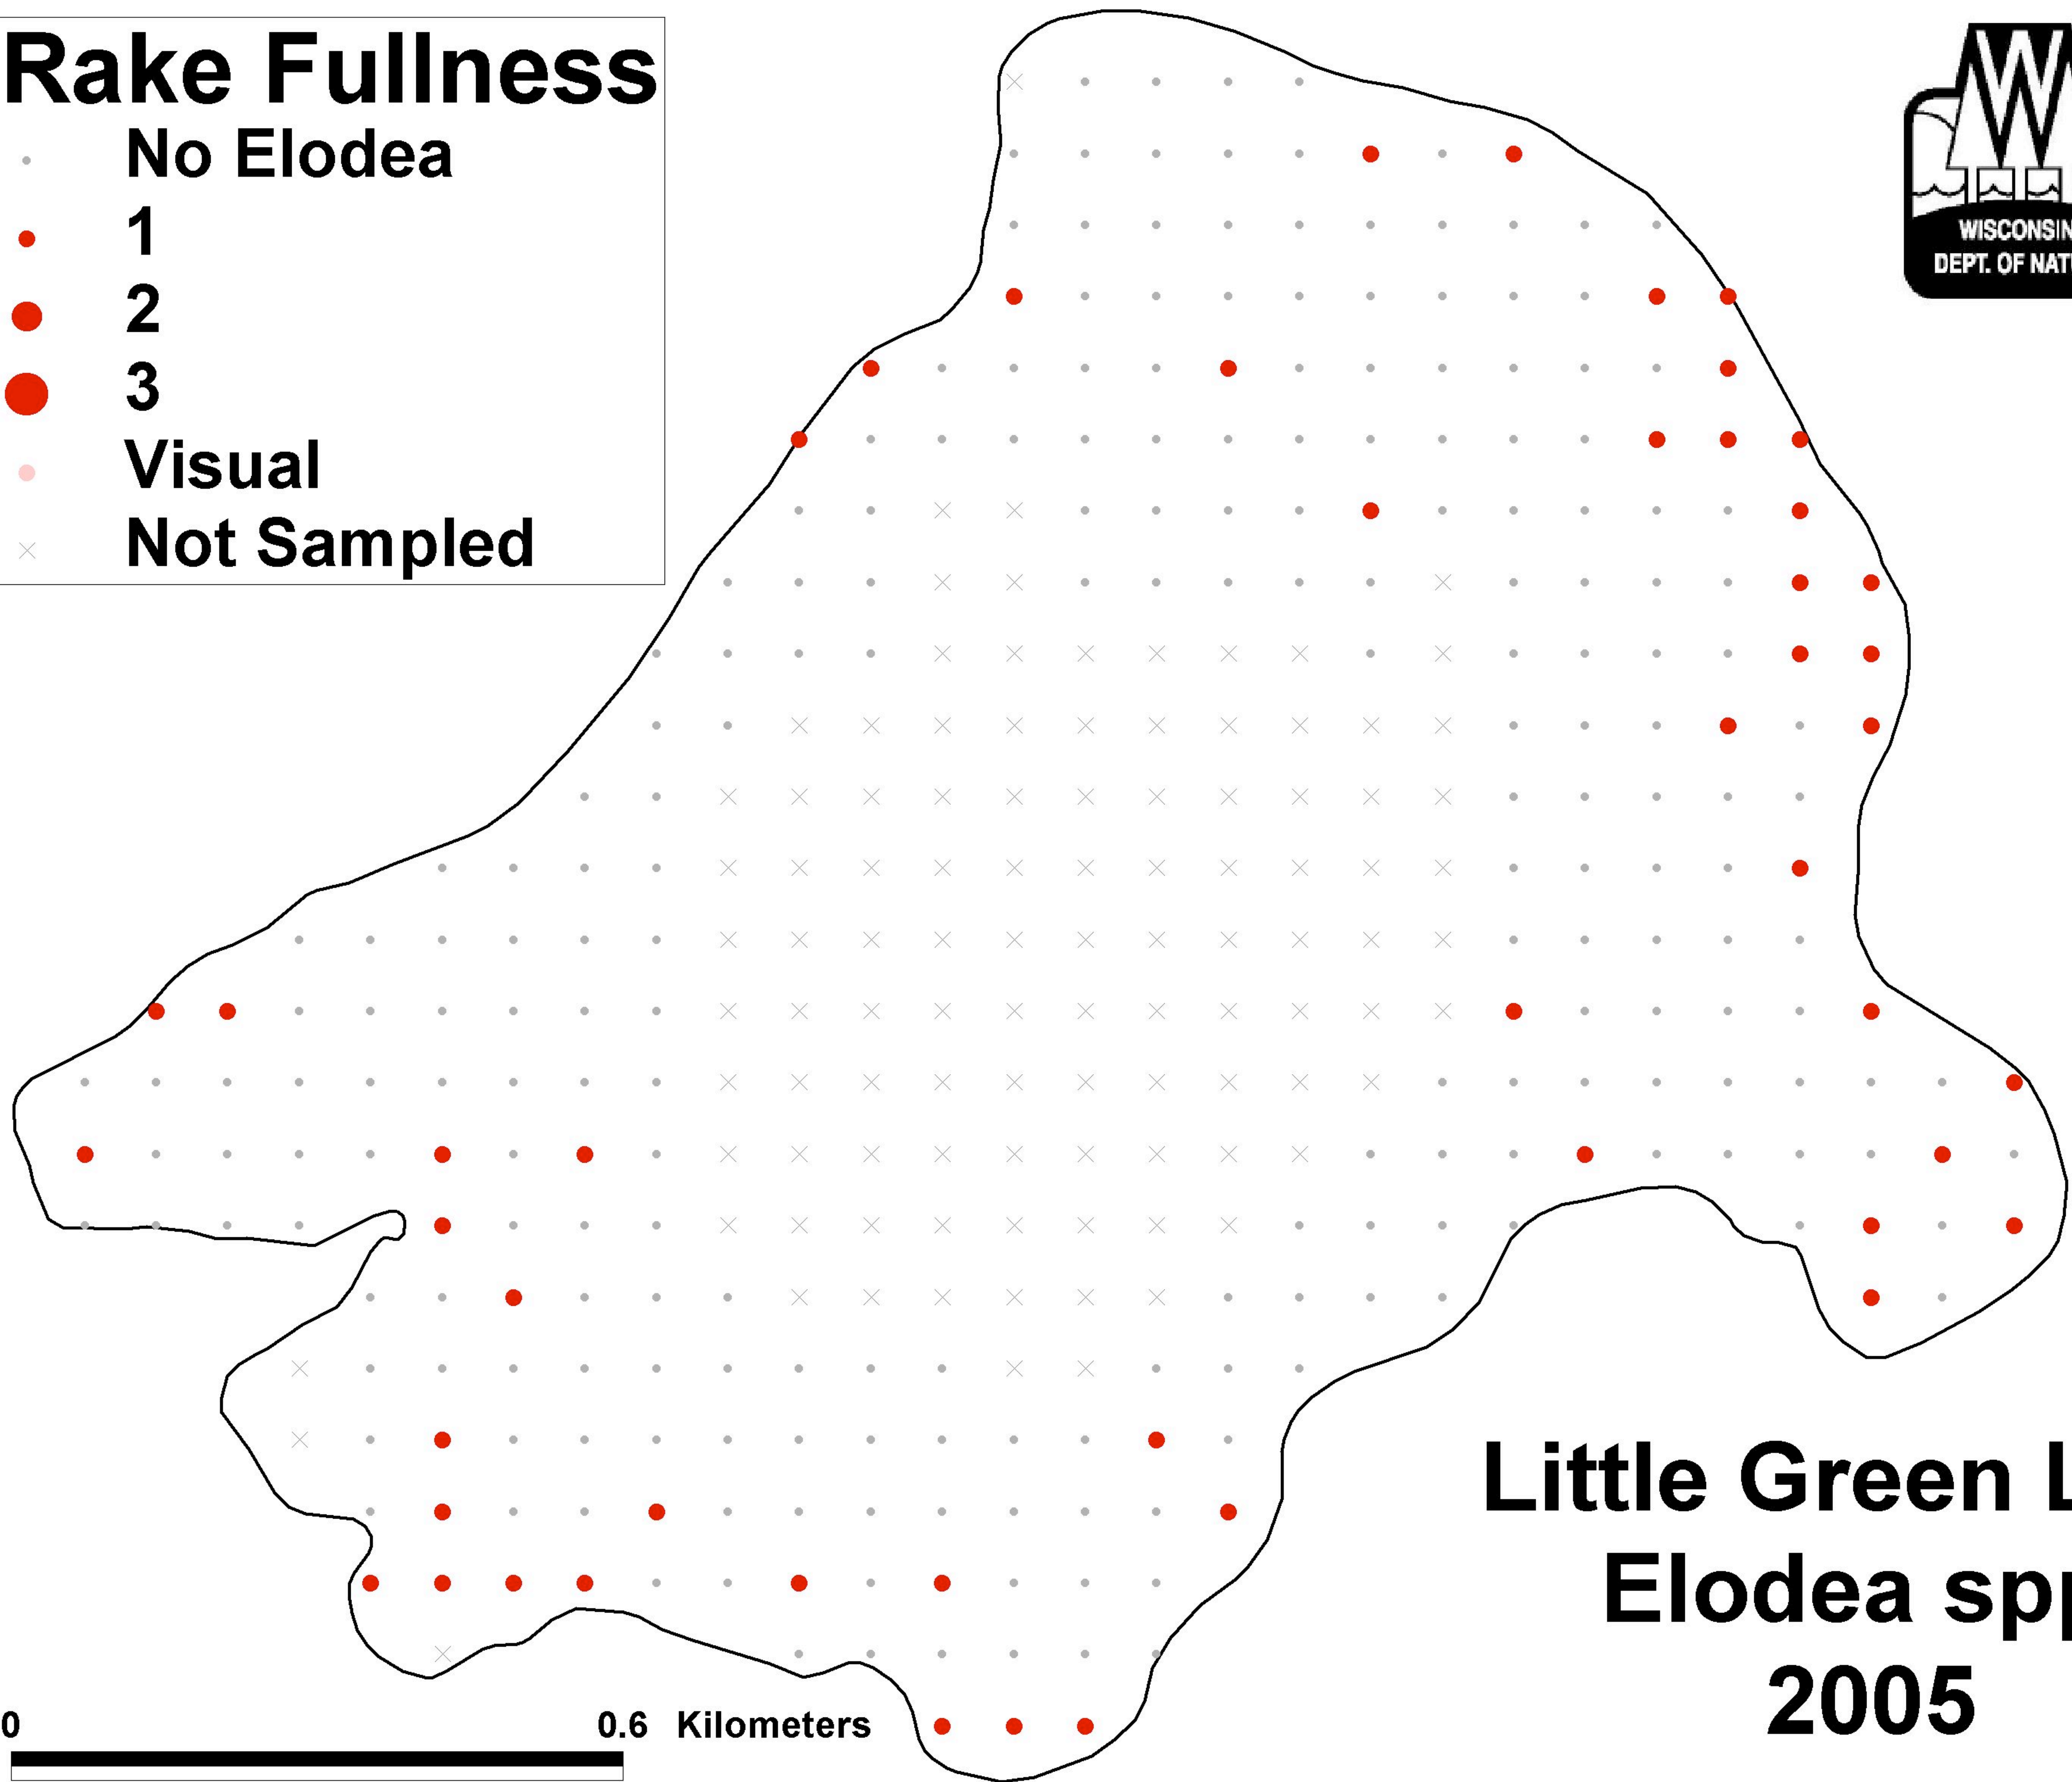

# Rake Fullness

- No Elodea
- 1
- 2
- 3
- Visual
- × Not Sampled

**Little Green Lake  
Elodea spp.  
2005**